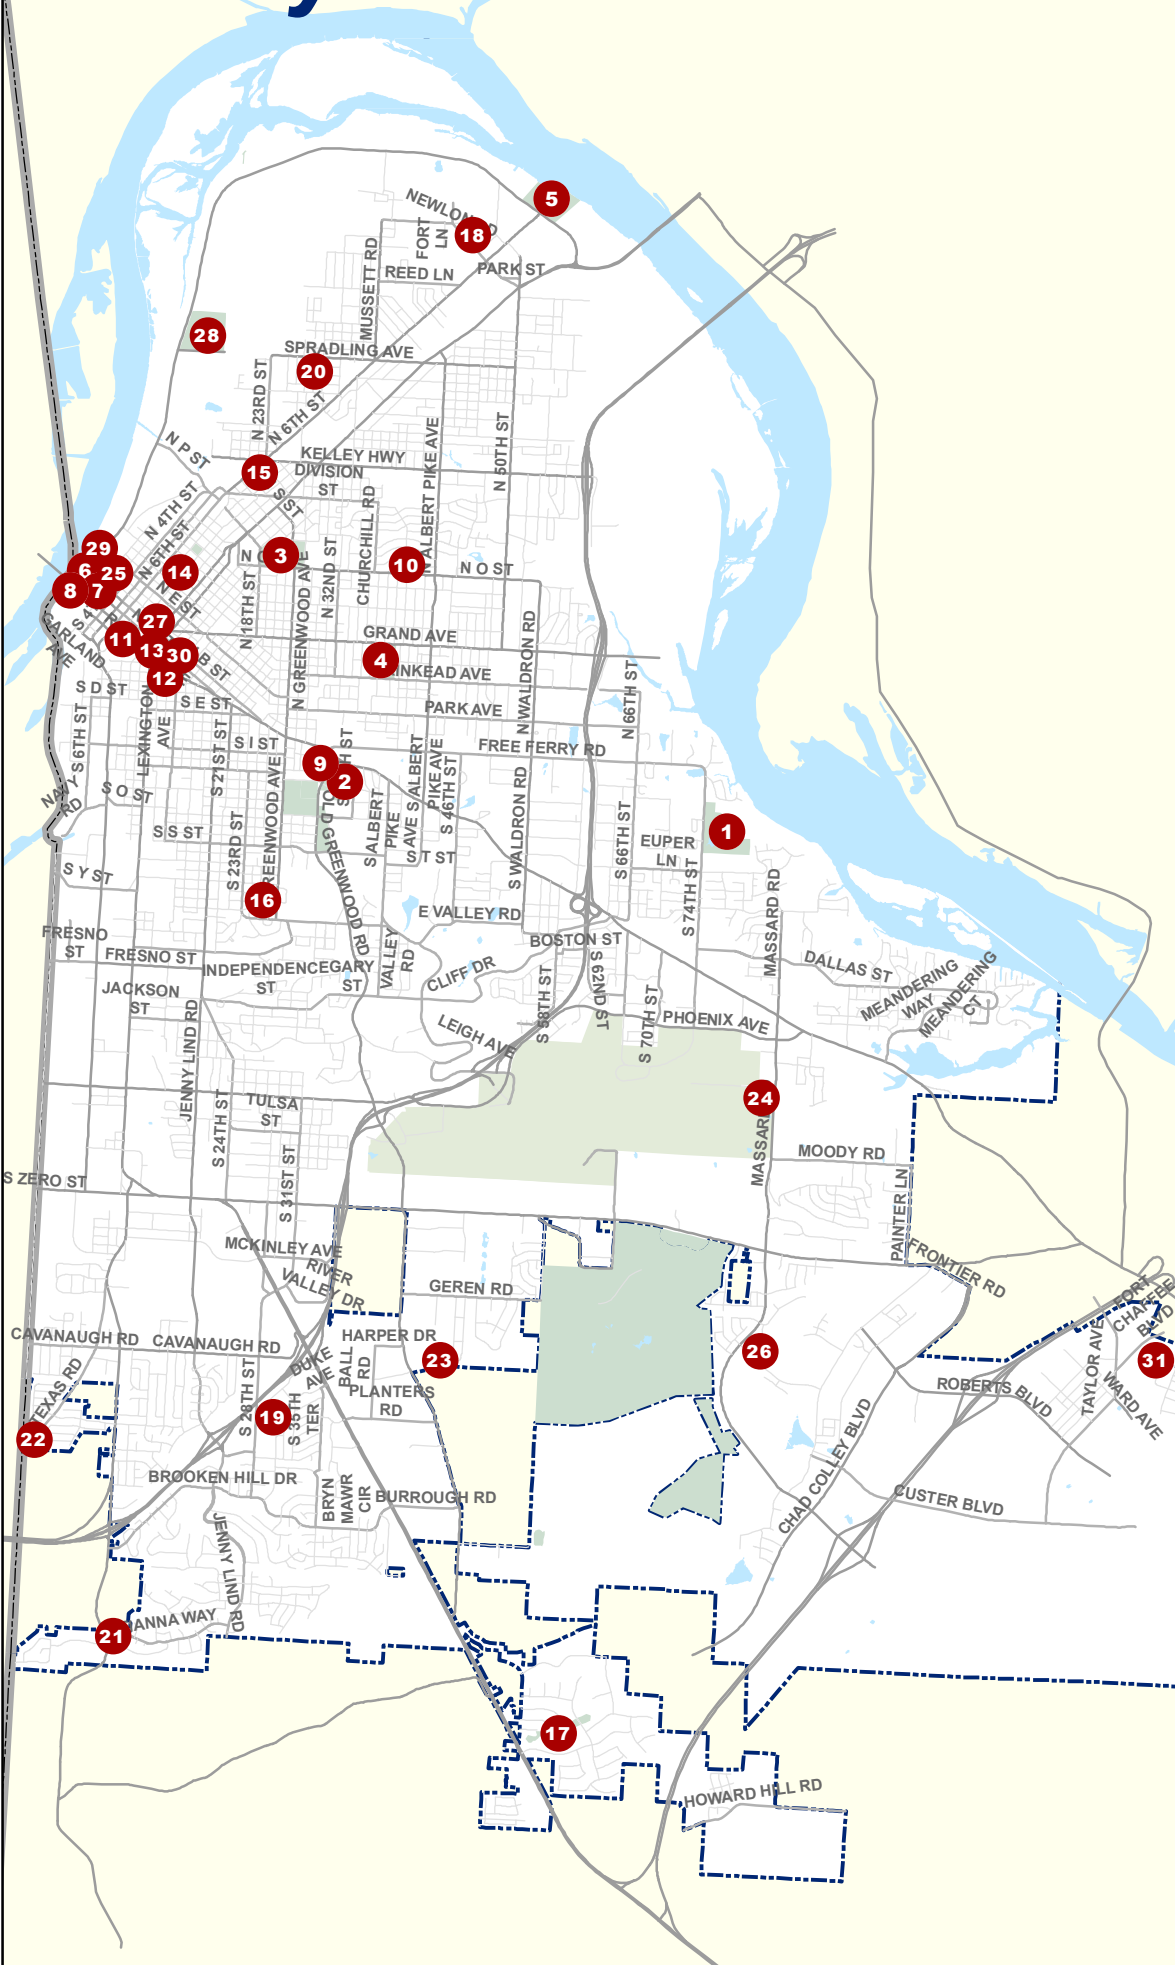

# City of Fort Smith Parks

- 1** Carol Ann Cross Park
- 2** Creekmore Park
- 3** Martin Luther King, Jr. Park
- 4** Tilles Park
- 5** Fort Smith Park
- 6** Harry E. Kelly / River Park
- 7** River Park (Glass) Pavilion
- 8** Ross Pendergraft Park
- 9** Ruth Armstrong Nature Center
- 10** Victory Circle Park
- 11** 700 Garrison Park
- 12** Anniversary Rose Garden
- 13** Cisterna Park
- 14** Harley A. Wilson Park
- 15** Woodlawn Park
- 16** Hillcrest Park
- 17** Riley Farm Park
- 18** Fondren Park
- 19** Briarcliff Park
- 20** Spradling Park
- 21** Imani Park
- 22** Stagecoach Park
- 23** Massard Prairie Battlefield
- 24** Fort Smith Dog Park
- 25** Compass Park
- 26** McClure Amphitheater
- 27** Darby Community Center
- 28** Riverfront Drive Sports Fields
- 29** Riverfront Skate and Bike Park
- 30** Gateway Park
- 31** Chaffee Pickleball Complex